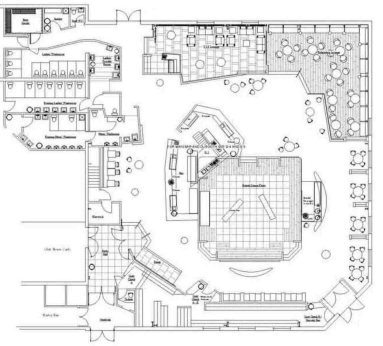

Experience