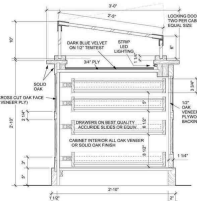

allenandlea.com

Documentation

Logic

Experience

Beauty

Performance

Creativity