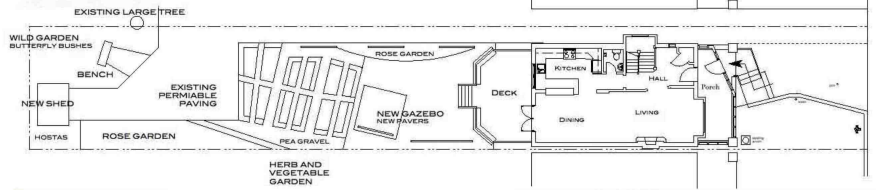

allenandlea.com

Documentation

Logic

Experience

Beauty

Performance

Creativity