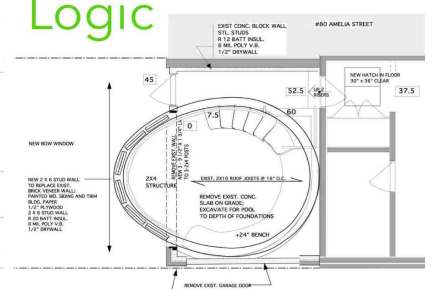

allenandlea.com

Documentation

Logic

Experience

Beauty

Performance

Creativity