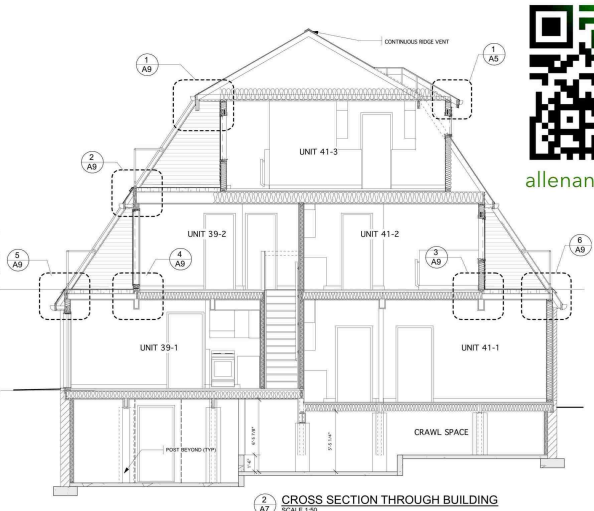

Museum

layout and cabinets designed by Chris Lea

Soldiers' Tower, University of Toronto

Community Centre

Allen + Barrett

St. Felix Centre, Toronto

allenandlea.com

CROSS SECTION THROUGH BUILDING SCALE 1/8" = 1'-0"