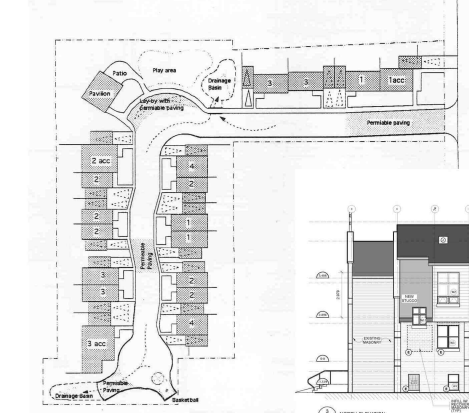

allenandlea.com

Documentation

Logic

Experience

Beauty

Performance

Creativity