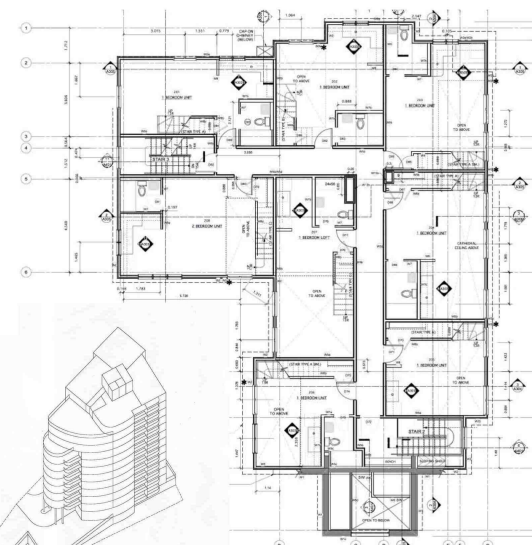

allenandlea.com

Documentation

Logic

Experience

Beauty

Performance

Creativity