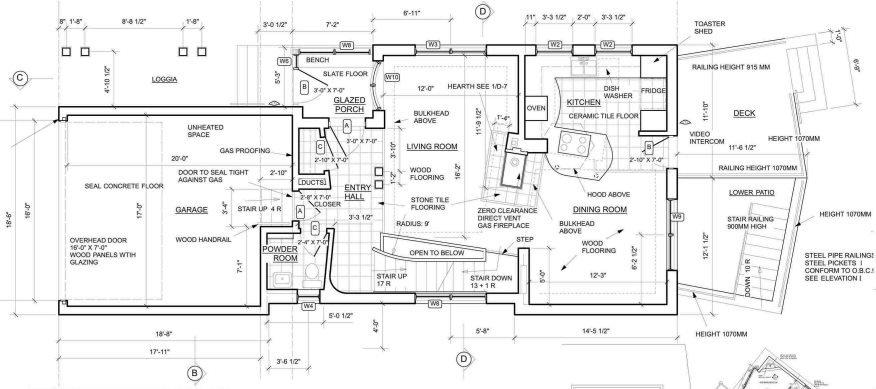

Museum

layout and cabinets designed by Chris Lea

Soldiers' Tower, University of Toronto

Community Centre

Allen + Barrett

St. Felix Centre, Toronto

allenandlea.com

CROSS SECTION THROUGH BUILDING SCALE 1/8" = 1'-0"