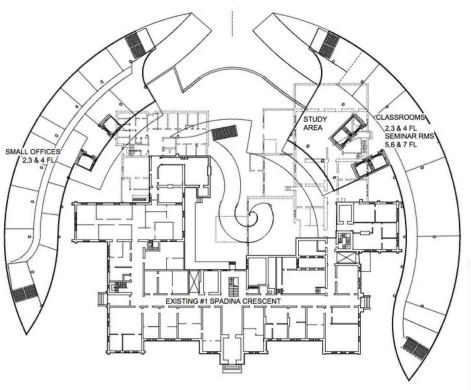

allenandlea.com

Documentation

Logic

Experience

Beauty

Performance

Creativity