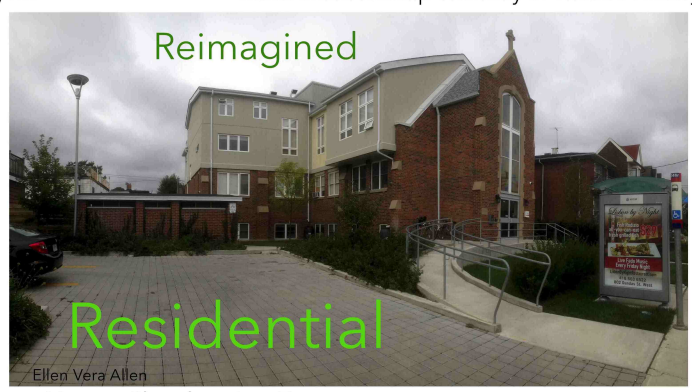

VooDoo Club, Moncton, NB

Chris Lea

MacDonald Heaslip Walkway of Theatre History

Reimagined

Residential